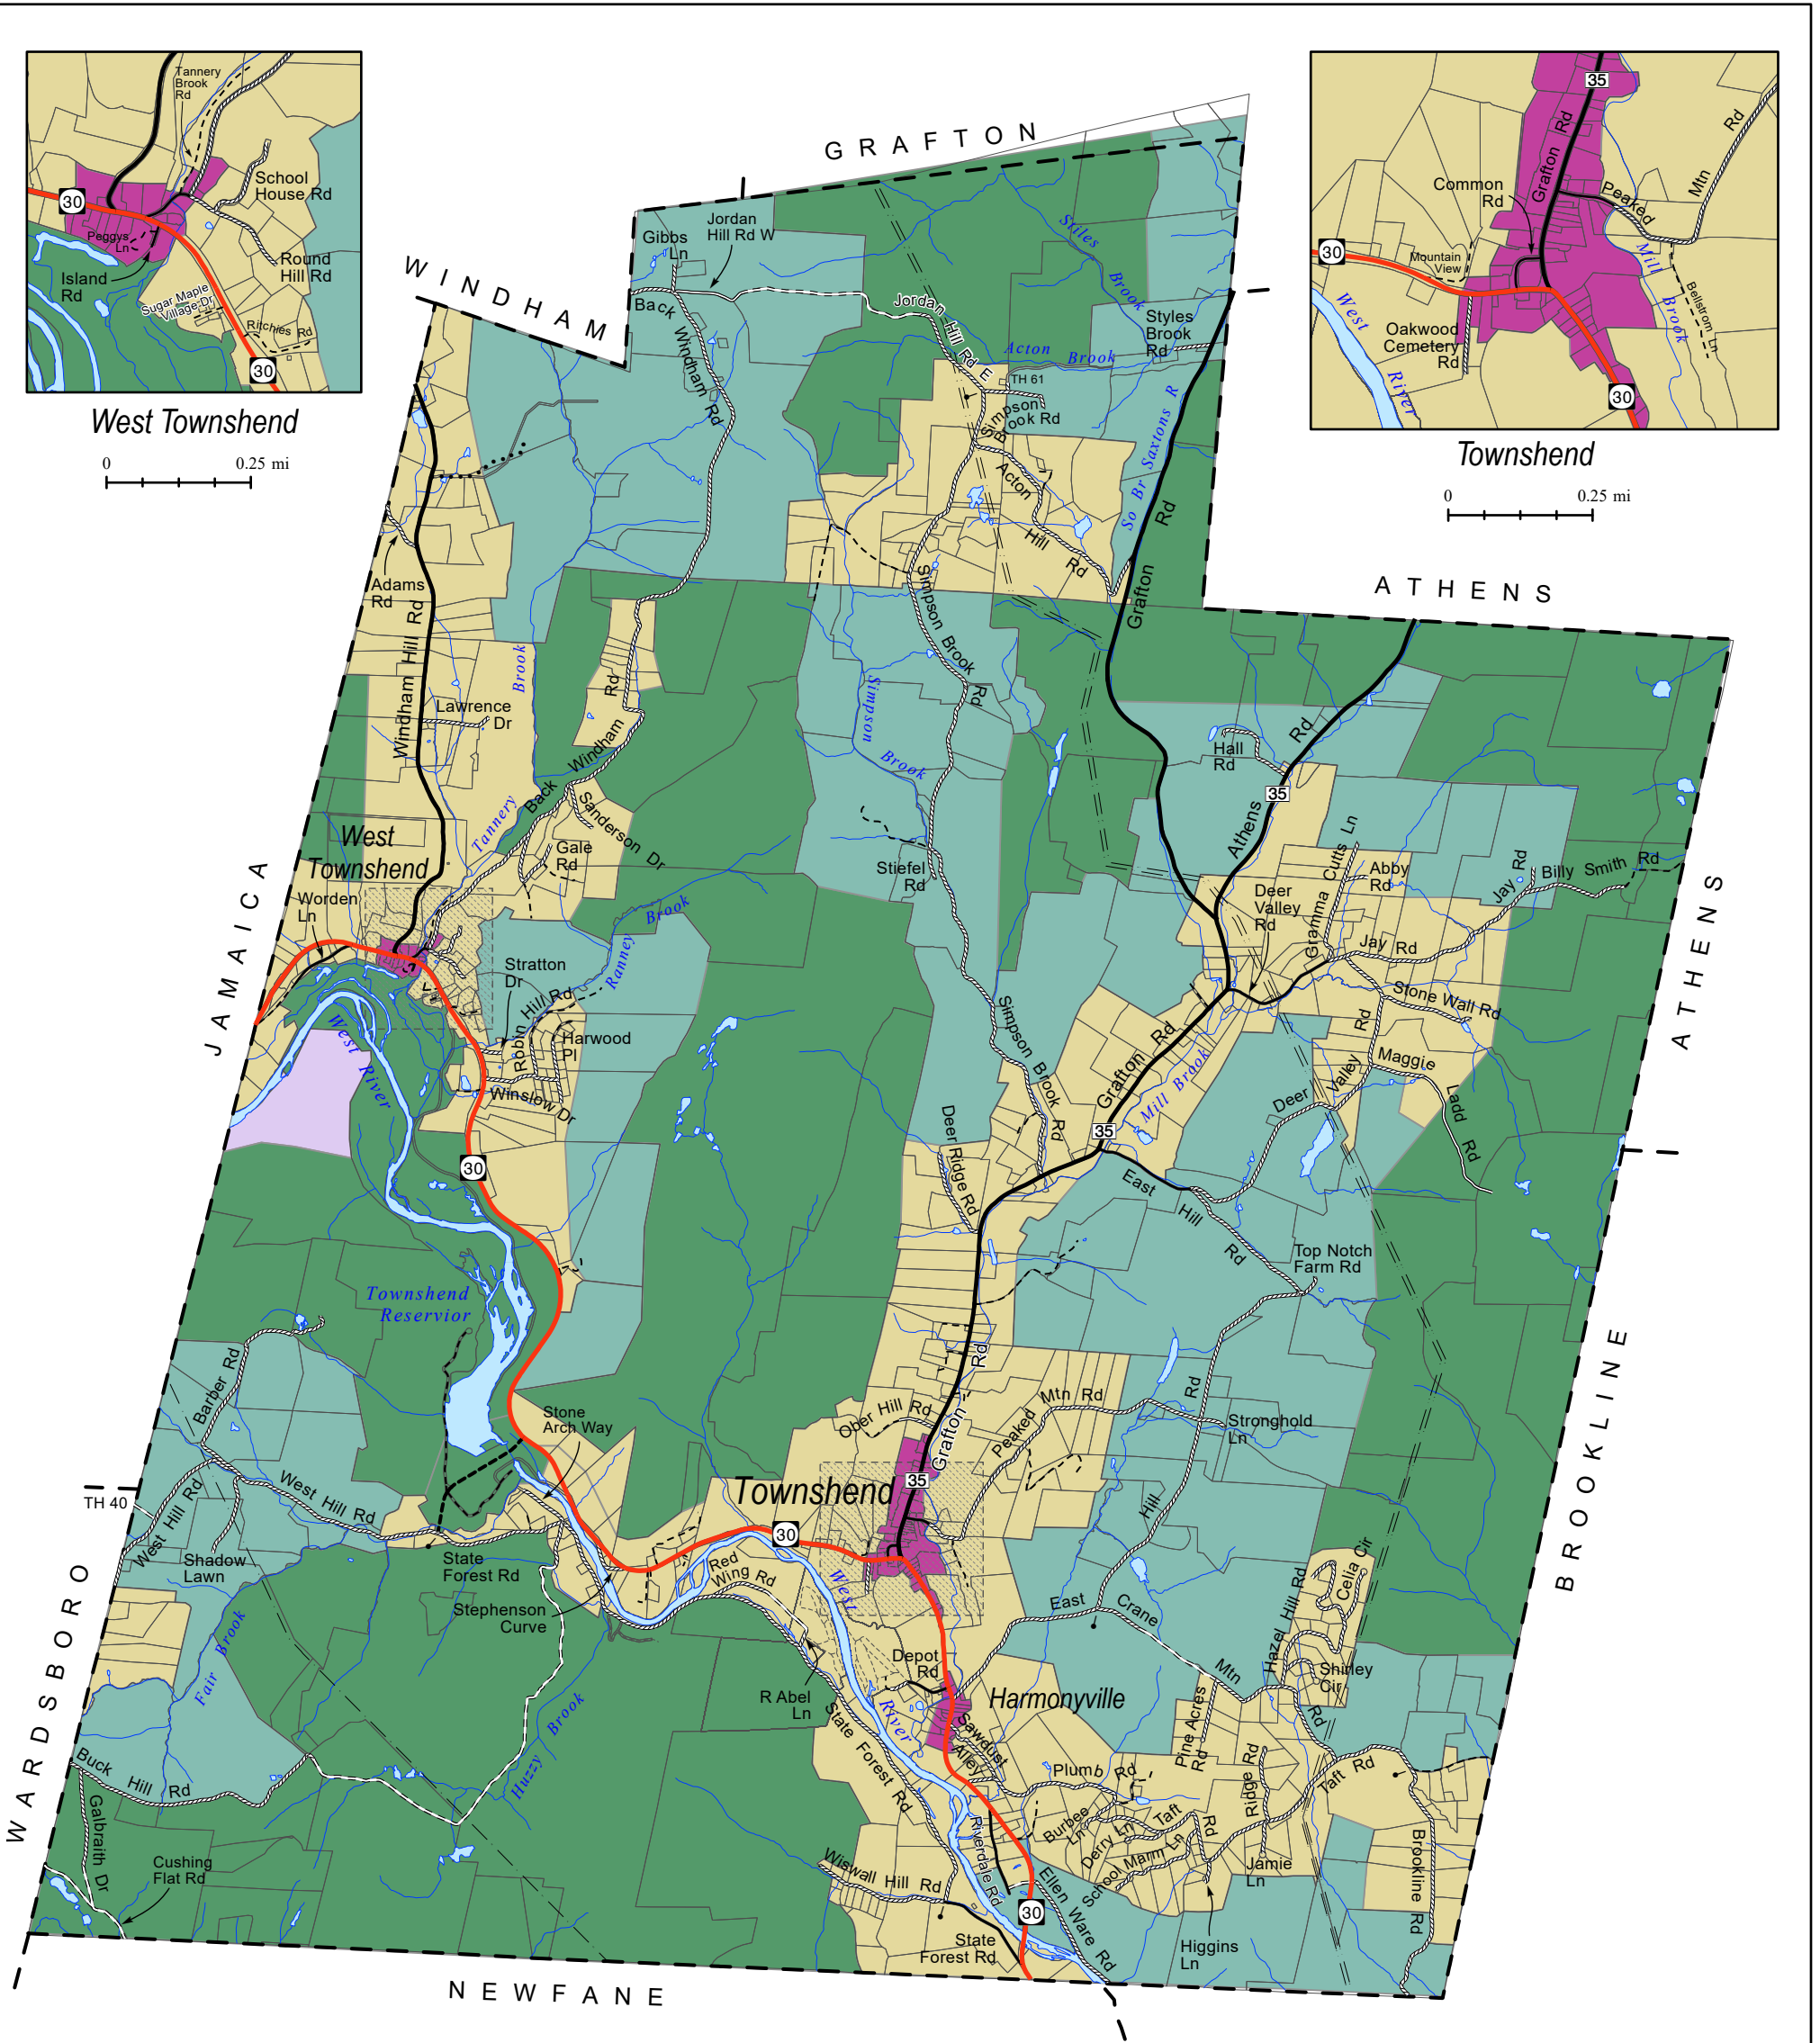

West Townshend

Townshend

Windham Region Draft Act 181 Future Land Use Map Town of Townshend, Vt.

May 2026

- Village Center
- Enterprise Area
- Rural General
- Rural Agriculture and Forestry
- Rural Conservation