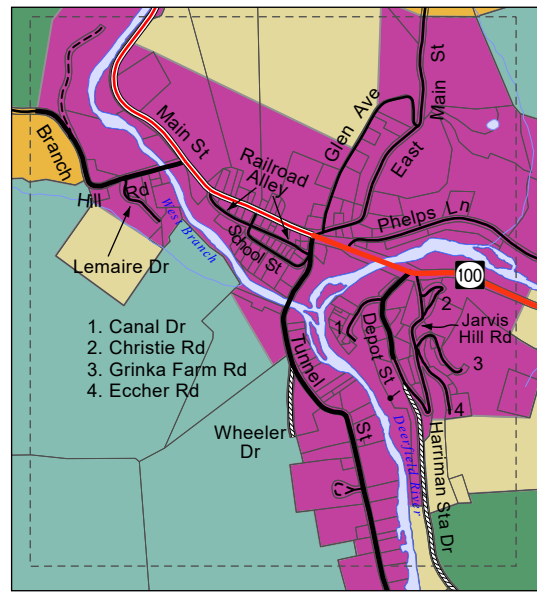

Readsboro village inset

0 0.25 0.25 Miles
inset map scale

Windham Region Draft Act 181 Future Land Use Map Town of Readsboro, Vt.

May 2026

0 0.5 1 2 Miles

- Hamlet
- Village Center
- Transition or Infill Area
- Rural General
- Rural Agriculture and Forestry
- Rural Conservation